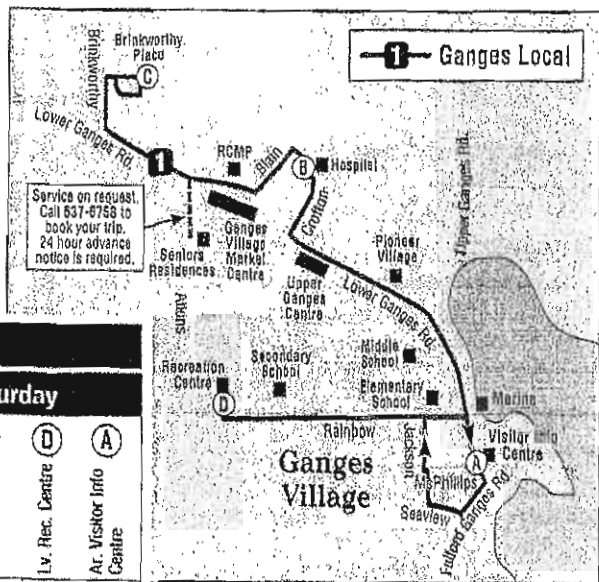

### 3 Vesuvius

Monday – Saturday

(A)	(F)	(G)	(G)	(F)	(A)
Lv. Visitor Info Centre	Lv. Portlock Park	Ar. Vesuvius	Lv. Vesuvius	Lv. Portlock Park	Ar. Visitor Info Centre
8:30*	8:40*	8:45*	7:00*	7:05*	7:10*
8:30	8:40	8:45	9:00	9:05	9:10
12:15	12:25	12:30	12:45	12:50	12:55
2:30	2:40	2:45	3:00	3:05	3:10
4:30	4:40	4:45	5:00	5:05	5:10

### 1 Ganges Local

Monday – Saturday

(A)	(B)	(C)	(B)	(D)	(A)
Lv. Visitor Info Centre	Lv. Hospital	Lv. Brinkworthy Place	Lv. Hospital	Lv. Rec. Centre	Ar. Visitor Info Centre
8:05	8:06	8:12	8:16	8:20	8:22
10:05	10:08	10:12	10:16	10:20	10:22
11:00	11:03	11:07	11:11	11:15	11:17
11:25	11:28	11:32	11:36	11:40	11:42
11:50	11:53	11:57	12:01	12:05	12:07
12:55	12:58	1:02	1:06	1:10	1:12
2:00	2:03	2:07	2:11	2:15	2:17
2:25	2:28	2:32	2:36	2:40	2:42
4:00	4:03	4:07	4:11	4:15	4:17
6:00	6:03	6:07	6:11	6:15	6:17

**Lost & Found** If you find something on the bus, give it to the driver, who will deliver it to Lost & Found. If you lose something, call 537-9933 or visit Lost & Found, located at the Driftwood, 328 Lower Ganges Road.